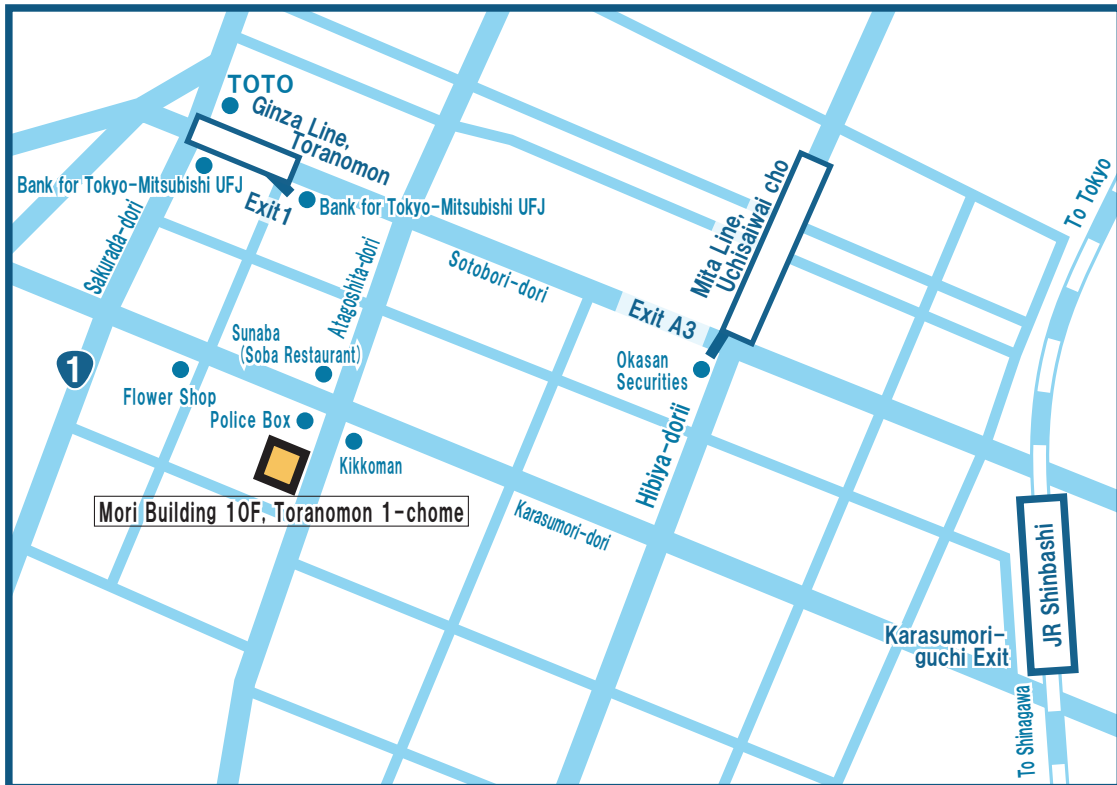

Tokyo Office

Access: 5-minute walk from Toranomon Station (Ginza Line)
7-minute walk from Uchisaiwaicho Station (Mita Line)
13-minute walk from JR Shinbashi Station

10th Floor, Toranomon 1 chome Mori Building, 1-19-5, Toranomon,
Minato-ku, Tokyo Japan, 105-0001
TEL +81-3-5512-3431 FAX +81-3-5512-3438