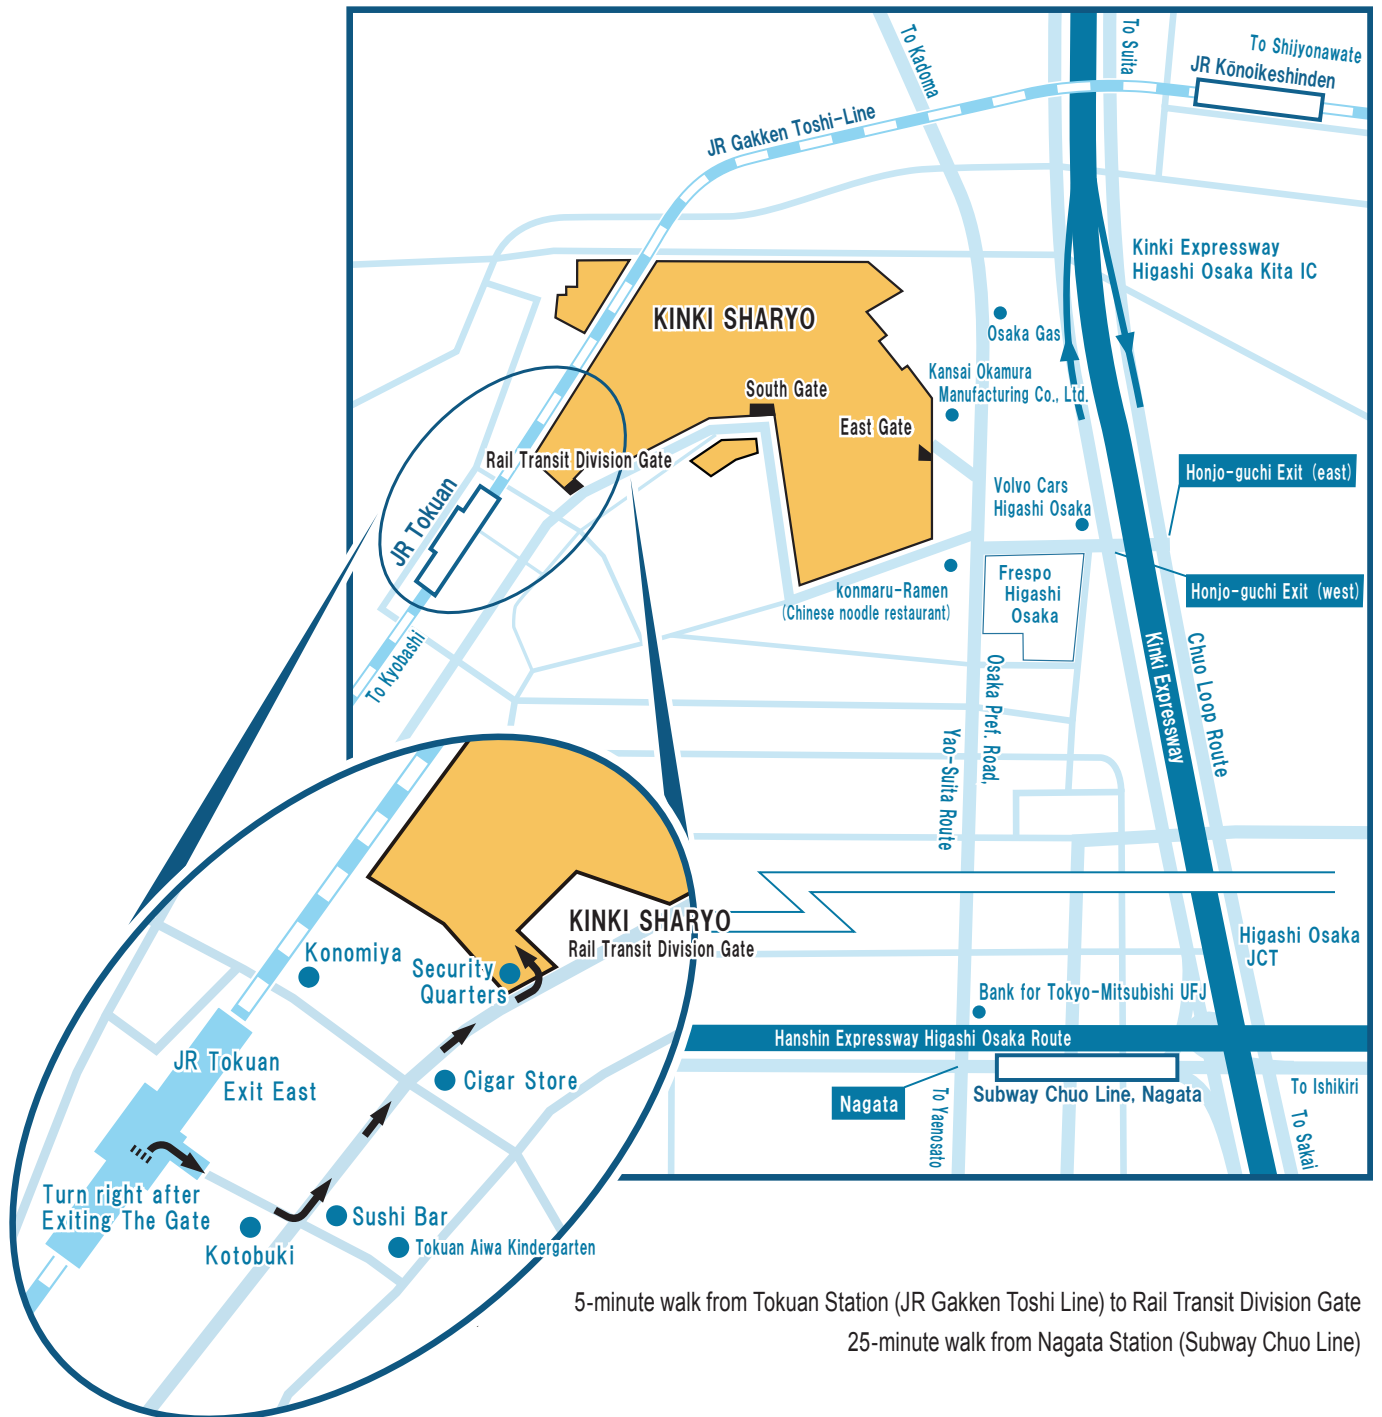

## Head Office / Factory

5-minute walk from Tokuan Station (JR Gakken Toshi Line) to Rail Transit Division Gate  
 25-minute walk from Nagata Station (Subway Chuo Line)

By taxi from Hanaten- Station or Konoike-Shinden Station (JR Gakken Toshi Line)  
 or Nagata Station (Subway Chuo Line)

2-2-46, Inada-Uemachi, Higashi-Osaka City, Osaka Japan, 577-8511