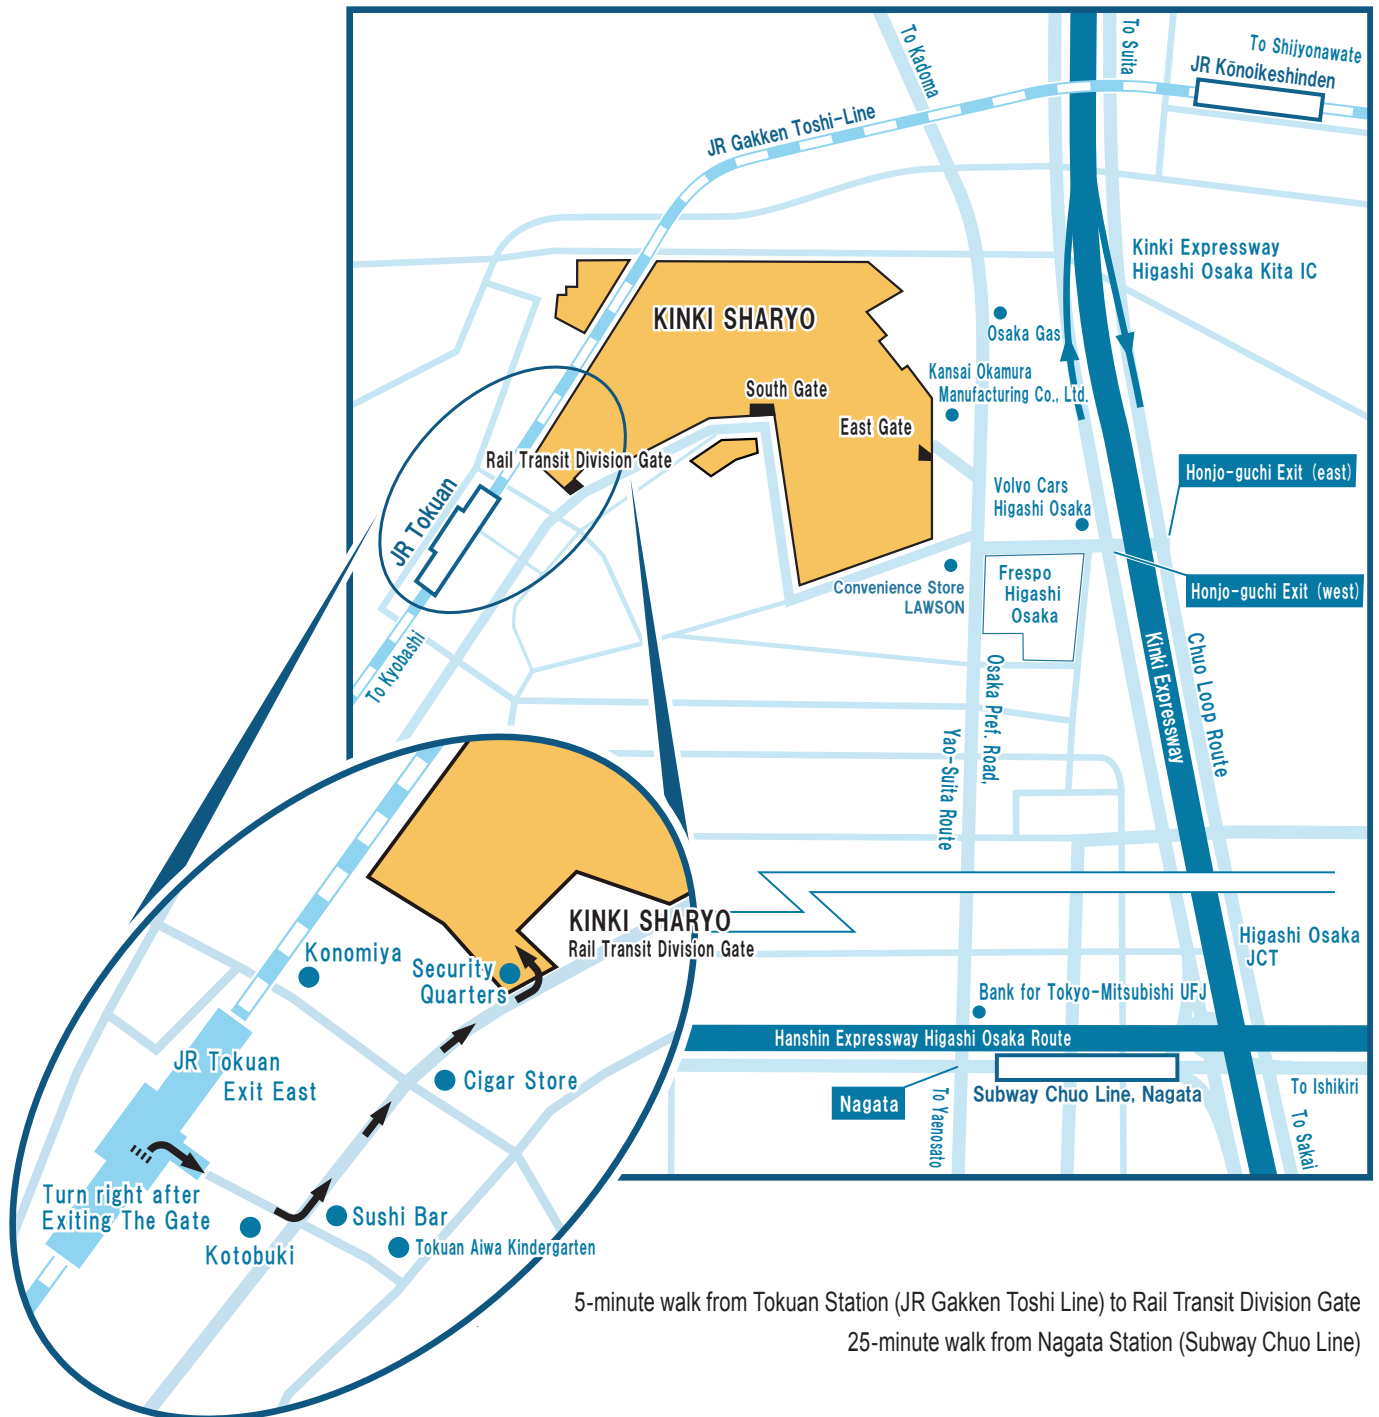

Head Office / Factory

5-minute walk from Tokuan Station (JR Gakken Toshi Line) to Rail Transit Division Gate
 25-minute walk from Nagata Station (Subway Chuo Line)

By taxi from Hanaten- Station or Konoike-Shinden Station (JR Gakken Toshi Line)
 or Nagata Station (Subway Chuo Line)